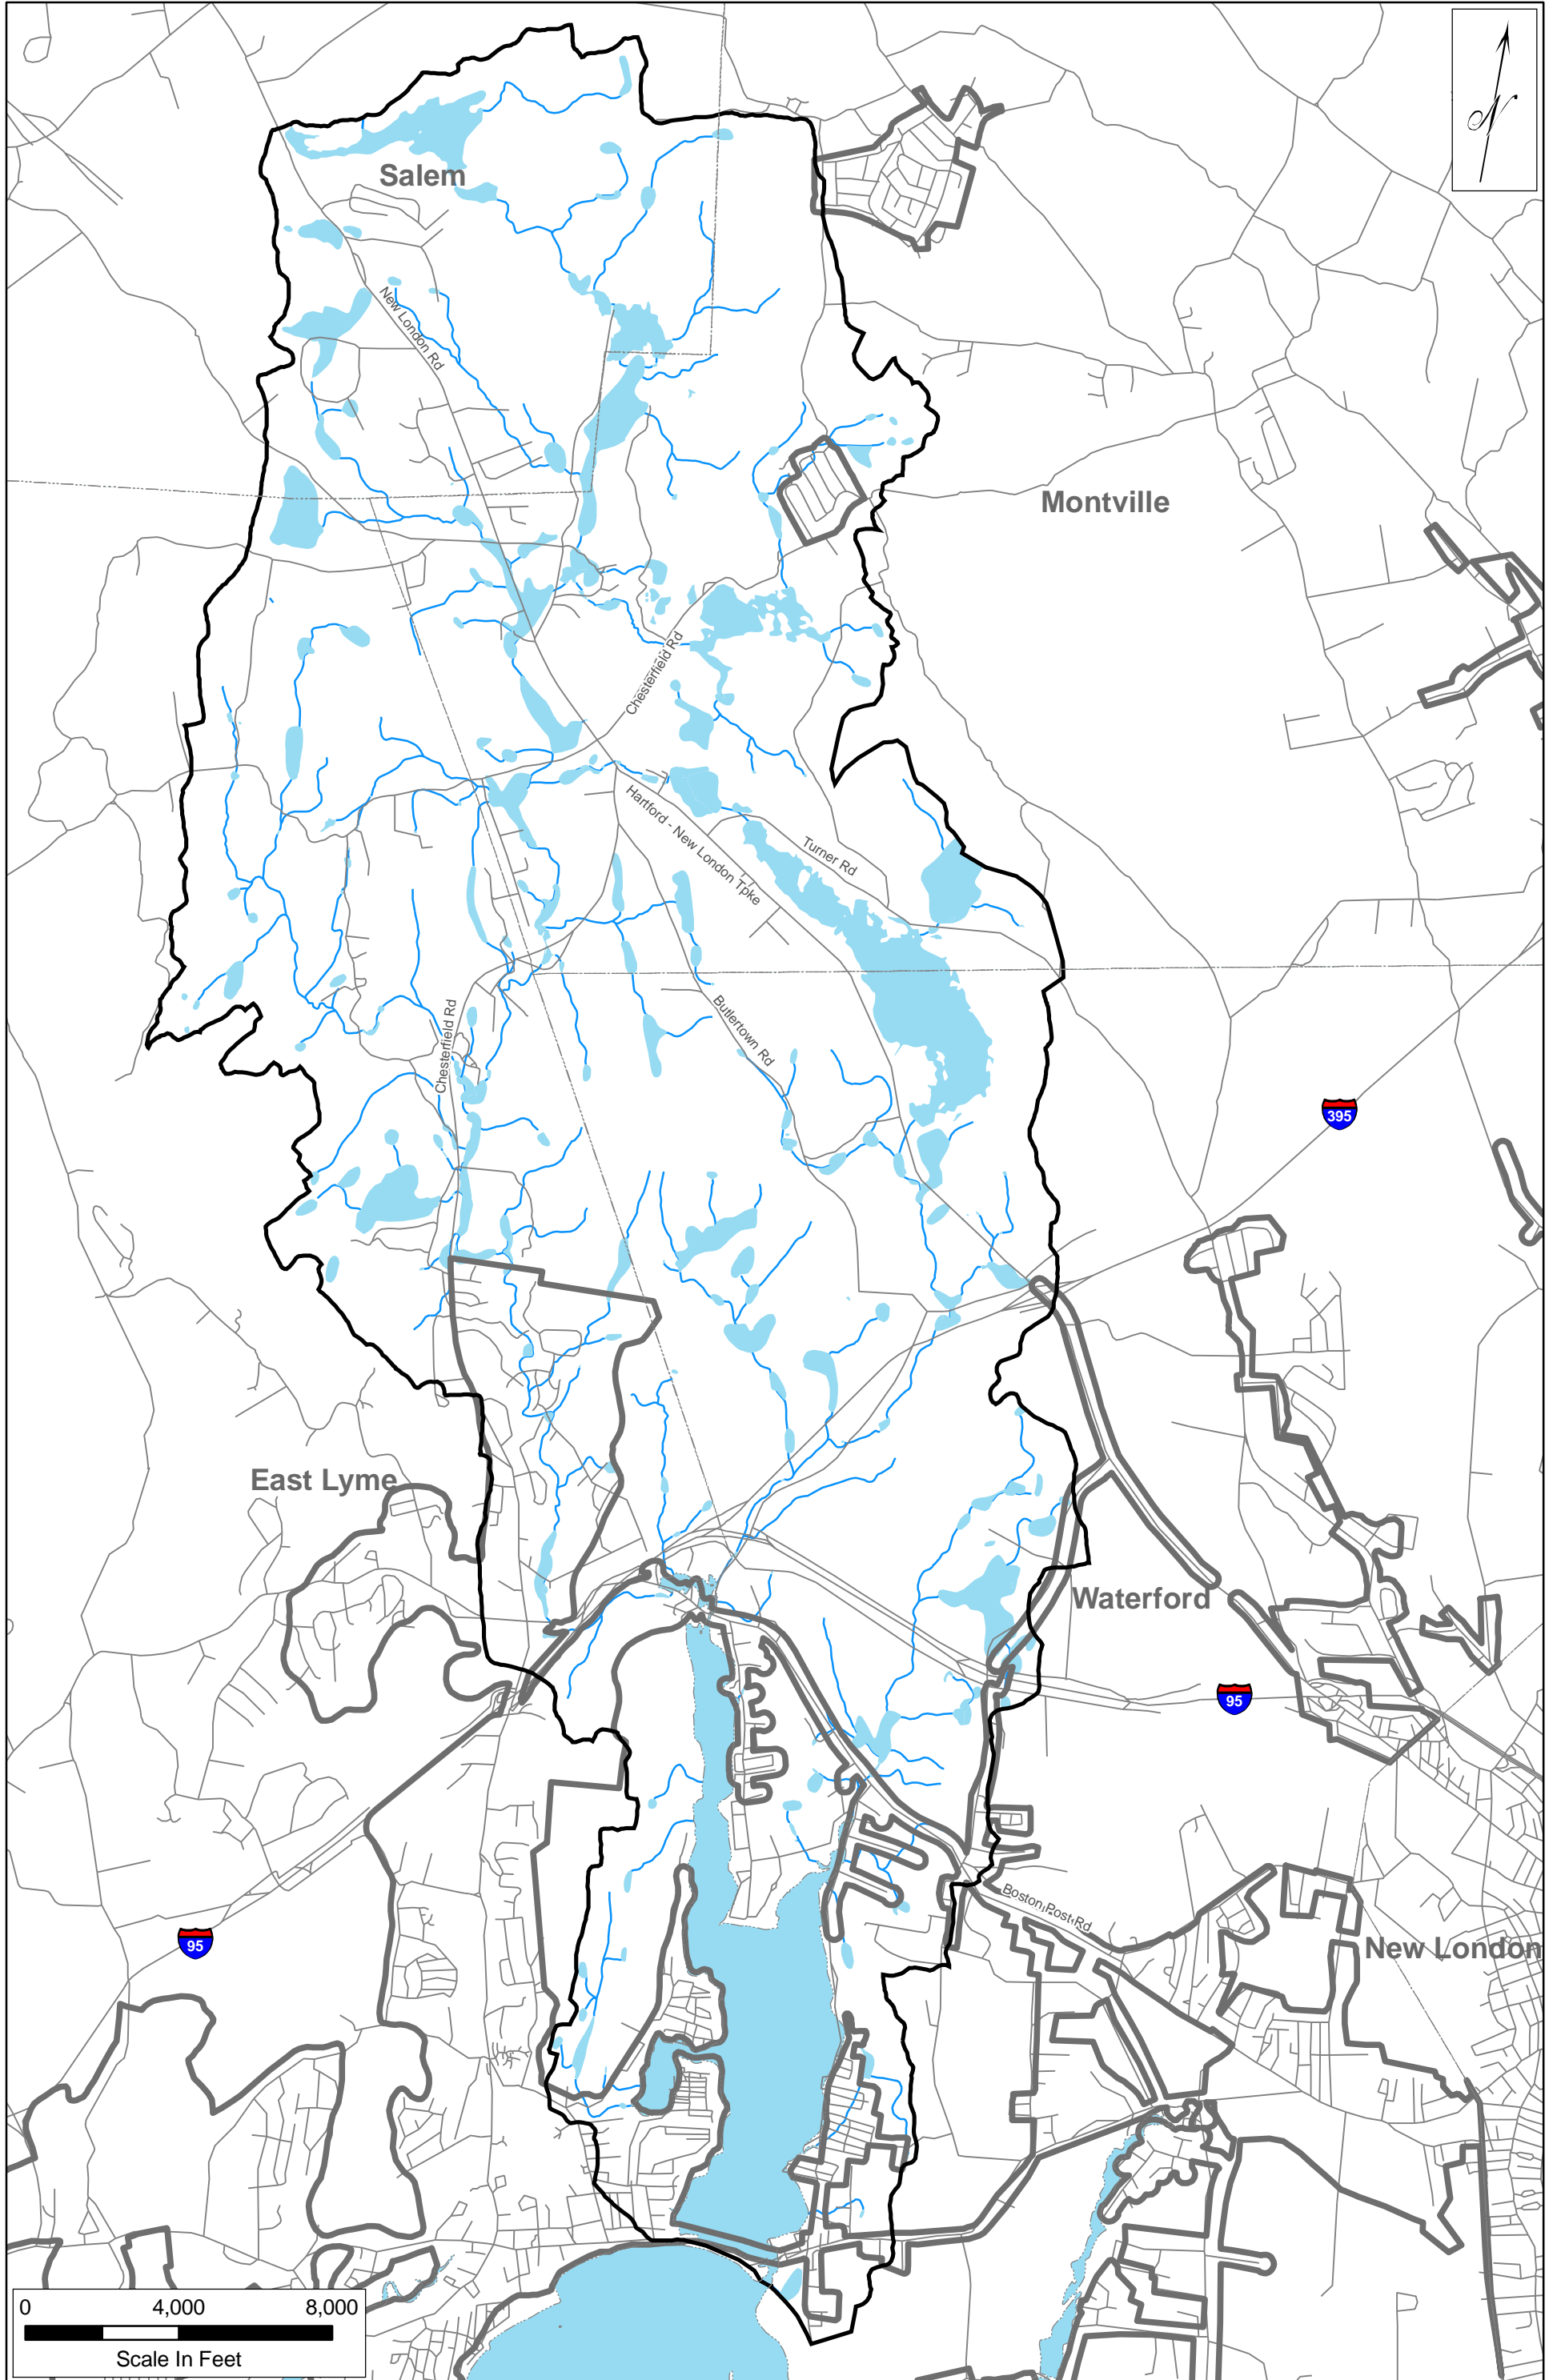

Sewer Service Areas in the Vicinity of the Niantic River Watershed

Sewer Service Areas obtained from the CT DEP, 1998.